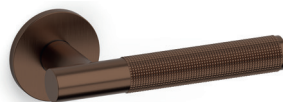

Hybrid Steven Holl

M271B

rosetta bassa/low rosette

C271

K271B

ottone/brass

CR cromo lucido/bright chrome

TS superoro satinato/supergold satin

CO cromo satinato/satin chrome

IS superinox satinato/superstainlesssteel satin

DS superbronzo satinato/superbronze satin

US superantracite satinato/superanthracite satin

C271

K271B

K271P