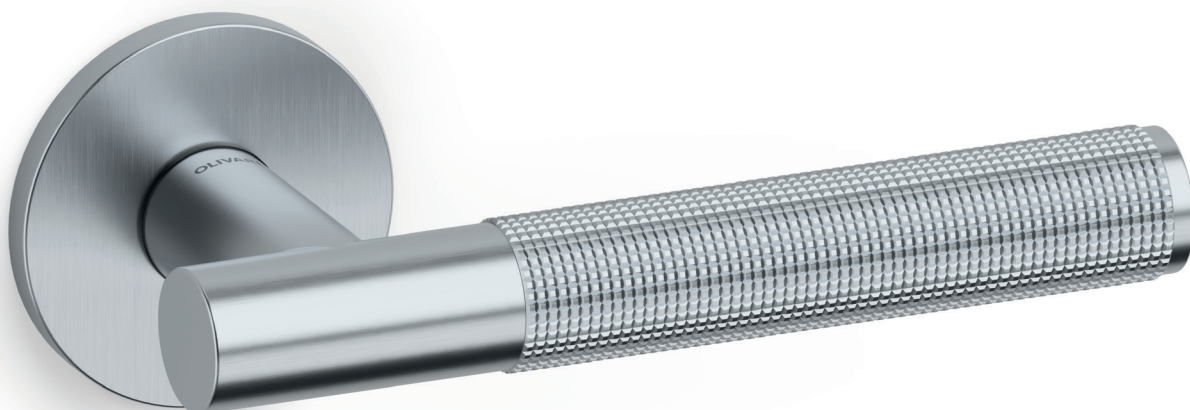

Hybrid Steven Holl

M271B

rosetta bassa/low rosette

C271

K271B

ottone/brass

CR cromo lucido/bright chrome

TS superoro satinato/supergold satin

CO cromo satinato/satin chrome

IS superinox satinato/superstainlesssteel satin

DS superbronzo satinato/superbronze satin

US superantracite satinato/superanthracite satin

C271

K271B

K271P