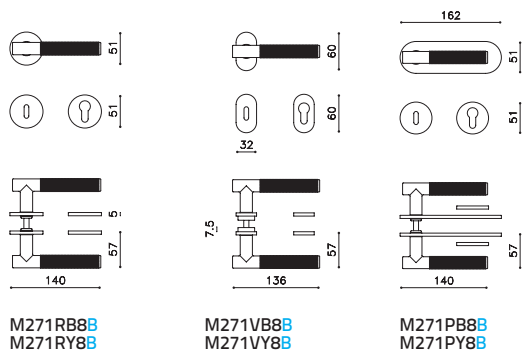

Hybrid Steven Holl

M271B

rosetta bassa/low rosette

C271

K271B

ottone/brass

CR cromo lucido/bright chrome

TS superoro satinato/supergold satin

CO cromo satinato/satin chrome

IS superinox satinato/superstainlesssteel satin

DS superbronzo satinato/superbronze satin

US superantracite satinato/superanthracite satin

C271

K271B

K271P