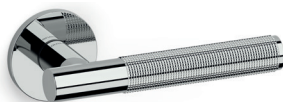

Hybrid Steven Holl

M271B

rosetta bassa/low rosette

C271

K271B

ottone/brass

CR cromo lucido/bright chrome

TS superoro satinato/supergold satin

CO cromo satinato/satin chrome

IS superinox satinato/superstainlesssteel satin

DS superbronzo satinato/superbronze satin

US superantracite satinato/superanthracite satin

C271

K271B

K271P