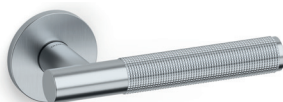

Hybrid Steven Holl

M271B

rosetta bassa/low rosette

C271

K271B

ottone/brass

CR cromo lucido/bright chrome

TS superoro satinato/supergold satin

CO cromo satinato/satin chrome

IS superinox satinato/superstainlesssteel satin

DS superbronzo satinato/superbronze satin

US superantracite satinato/superanthracite satin

C271

K271B

K271P