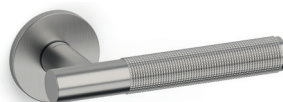

Hybrid Steven Holl

M271B

rosetta bassa/low rosette

C271

K271B

ottone/brass

CR cromo lucido/bright chrome

TS superoro satinato/supergold satin

CO cromo satinato/satin chrome

IS superinox satinato/superstainlesssteel satin

DS superbronzo satinato/superbronze satin

US superantracite satinato/superanthracite satin

C271

K271B

K271P