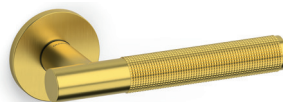

Hybrid Steven Holl

M271B

rosetta bassa/low rosette

C271

K271B

ottone/brass

CR cromo lucido/bright chrome

TS superoro satinato/supergold satin

CO cromo satinato/satin chrome

IS superinox satinato/superstainlesssteel satin

DS superbronzo satinato/superbronze satin

US superantracite satinato/superanthracite satin

C271

K271B

K271P