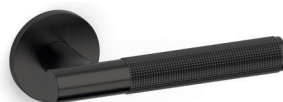

Hybrid Steven Holl

M271B

rosetta bassa/low rosette

C271

K271B

ottone/brass

CR cromo lucido/bright chrome

TS superoro satinato/supergold satin

CO cromo satinato/satin chrome

IS superinox satinato/superstainlesssteel satin

DS superbronzo satinato/superbronze satin

US superantracite satinato/superanthracite satin

C271

K271B

K271P