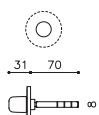

Mezzo chiavistello foro codolo Ø8
 Half latch tang hole Ø8

1106RLR8B

ottone/brass

CR Cromo lucido/Bright chrome
 CO Cromo satinato/Satin chrome
 NP Nero opaco/Mat black
 ZL SuperOro lucido/SuperGold bright
 TS SuperOro satinato/SuperGold satin
 NL SuperNichel lucido/SuperNickel bright
 NS SuperNichel satinato/SuperNickel satin
 IS SuperInox satinato/SuperStainlessSteel satin
 RS SuperRame satinato/SuperCopper satin
 DS SuperBronzo satinato/SuperBronze satin
 US SuperAntracite satinato/SuperAnthracite satin

Mezzo chiavistello a rotazione
 Rotation half latch

1106RLSB

ottone/brass

CR Cromo lucido/Bright chrome
 CO Cromo satinato/Satin chrome
 NP Nero opaco/Mat black
 ZL SuperOro lucido/SuperGold bright
 TS SuperOro satinato/SuperGold satin
 NL SuperNichel lucido/SuperNickel bright
 NS SuperNichel satinato/SuperNickel satin
 IS SuperInox satinato/SuperStainlessSteel satin
 RS SuperRame satinato/SuperCopper satin
 DS SuperBronzo satinato/SuperBronze satin
 US SuperAntracite satinato/SuperAnthracite satin